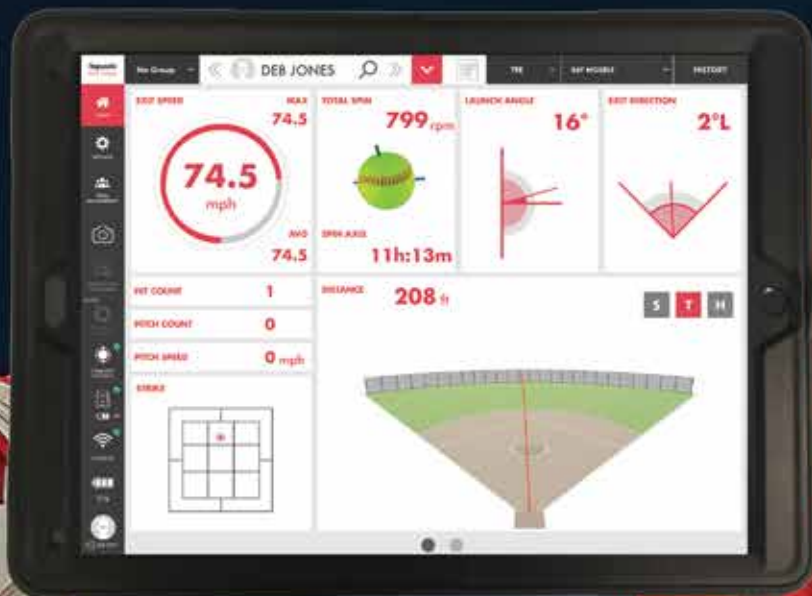

Rapsodo®

PITCHING

WHAT IT IS

- Portable pitching monitor engineered for softball
- Indoor/outdoor capability
- Proprietary radar/camera system for pro-level accuracy
- Easy-to-use app wirelessly connects to an iPad
- In-app video playback to provide instant pitching mechanics insights

HOW IT WORKS

- Radar and camera technology to capture real-time pitching data
- Go beyond velo/RPMs for advanced pitching insights
- In-app creation of player profiles for ongoing monitoring of player performance
- Instant data feedback allows coaches and players to pitch design in a single session

FOR MORE INFORMATION PLEASE
CALL 844.772.7763 OR VISIT
RAPSOODO.COM

measure
to master.

Rapsodo®

HITTING

WHAT IT IS

- Portable hitting launch monitor engineered for softball
- Indoor/outdoor capability
- Proprietary radar/camera system for pro-level accuracy
- Easy-to-use app wirelessly connects to an iPad
- In-app video playback to provide an instant, slow-mo look at swing mechanics

HOW IT WORKS

- Radar and camera technology to capture real-time hitting data
- Go beyond exit velo/launch angles for advanced hitting insights
- In-app creation of player profiles for ongoing monitoring of player performance
- Instant data feedback allows coaches and players to make swing adjustments in between pitches